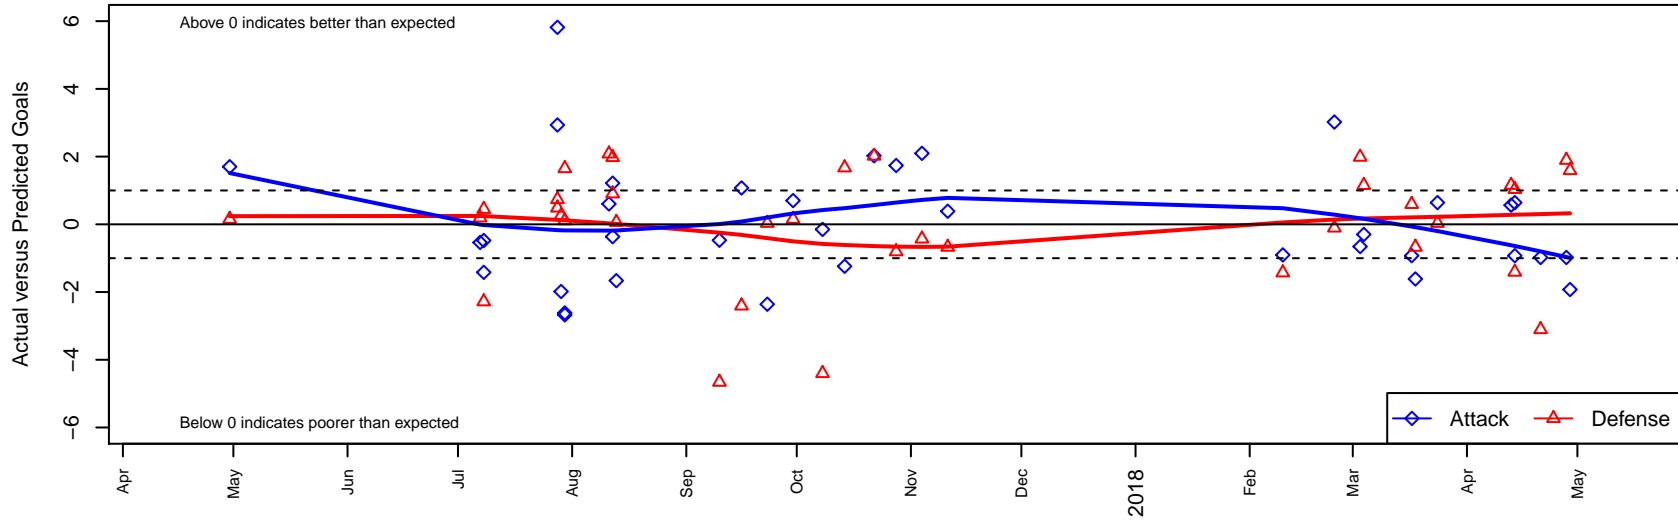

Impact FC Black B04

Cascade SC
 Renton, WA
 B04 total strength=1037
 attack=3.12 defense=1.66
 fall league = PSPL Classic 1 – West U14
 spr league = Spr PSPL – '04 Classic 1 – West U14

alt names used:
 CASCADE SC CSC IMPACT04 BLACK
 Csc impact04 black
 Impact 04 black
 CSC IMPACT B04 Black
 Csc impact04 black
 CSC IMPACT04 BLACK (WA)

Venues played:
 2016 WA Cup U13 Bronze U13
 2017 Seattle Cup BU14 Gold
 2017 Crossfire Select U14 Silver
 2017 Les Schwab NW Cup U14 Premier (Gold)
 2017 PSPL Classic 1 – West U14
 2017 Spr PSPL – '04 Classic 1 – West U14
 2017 WA Cup U14 Bronze U14

Impact FC Black B04
 Dots are actual minus expected GF (blue circles) and GA (red triangles).
 Blue line is smoothed change in attack strength. Red is smoothed change in defense strength.

**attack and defense variance (black dot)
relative to other teams
and top 10 in region**