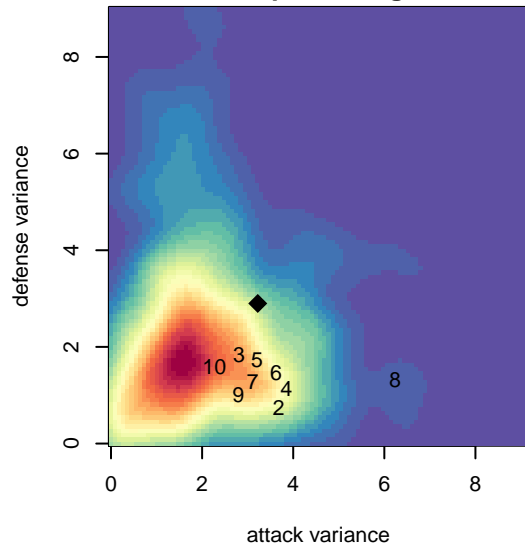

Impact FC Black B04

Cascade SC
 Renton, WA
 B04 total strength=1037
 attack=3.12 defense=1.66
 fall league = PSPL Classic 1 – West U14
 spr league = Spr PSPL – '04 Classic 1 – West U14

alt names used:
 CASCADE SC CSC IMPACT04 BLACK
 Csc impact04 black
 Impact 04 black
 CSC IMPACT B04 Black
 Csc impact04 black
 CSC IMPACT04 BLACK (WA)

Impact FC Black B04
 Dots are actual minus expected GF (blue circles) and GA (red triangles).
 Blue line is smoothed change in attack strength. Red is smoothed change in defense strength.

**attack and defense variance (black dot)
relative to other teams
and top 10 in region**