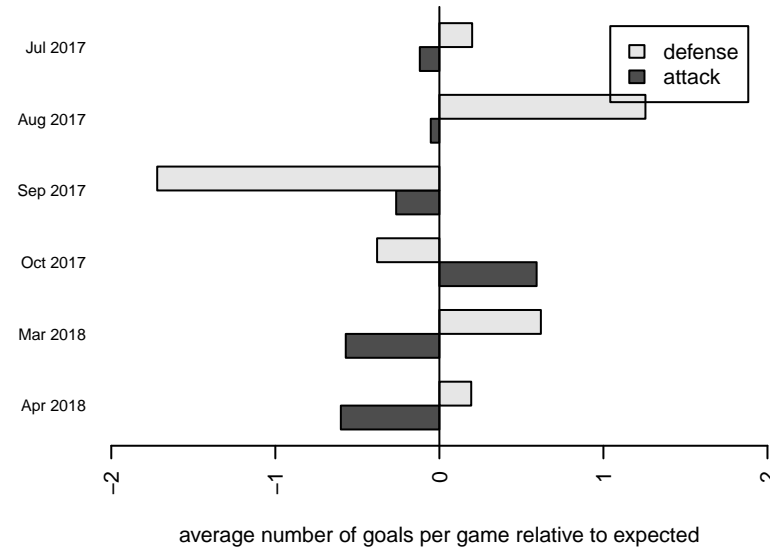

Performance relative to 13 month average