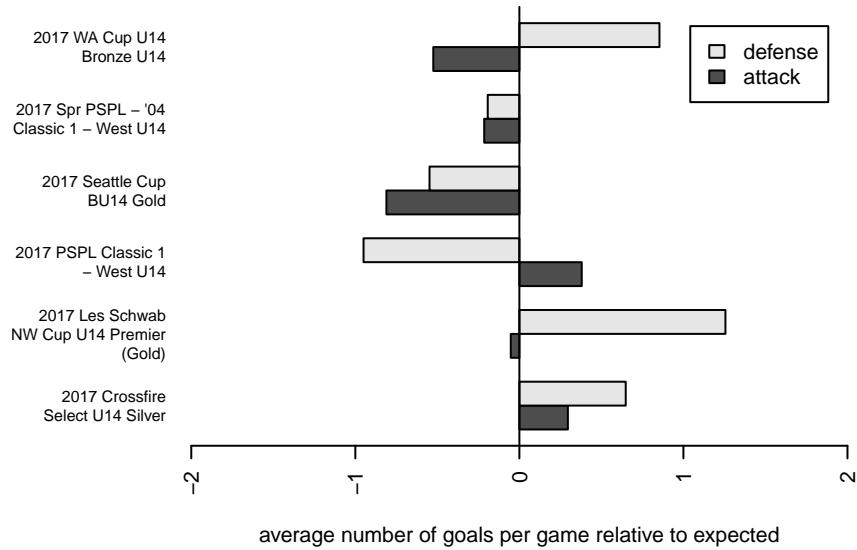

Performance relative to 13 month average