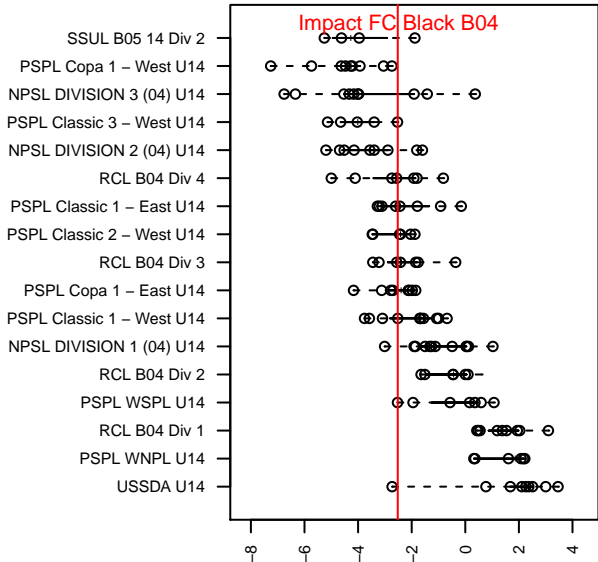

**attack and defense rating
relative to others at age
and all opponents in last 13 months**